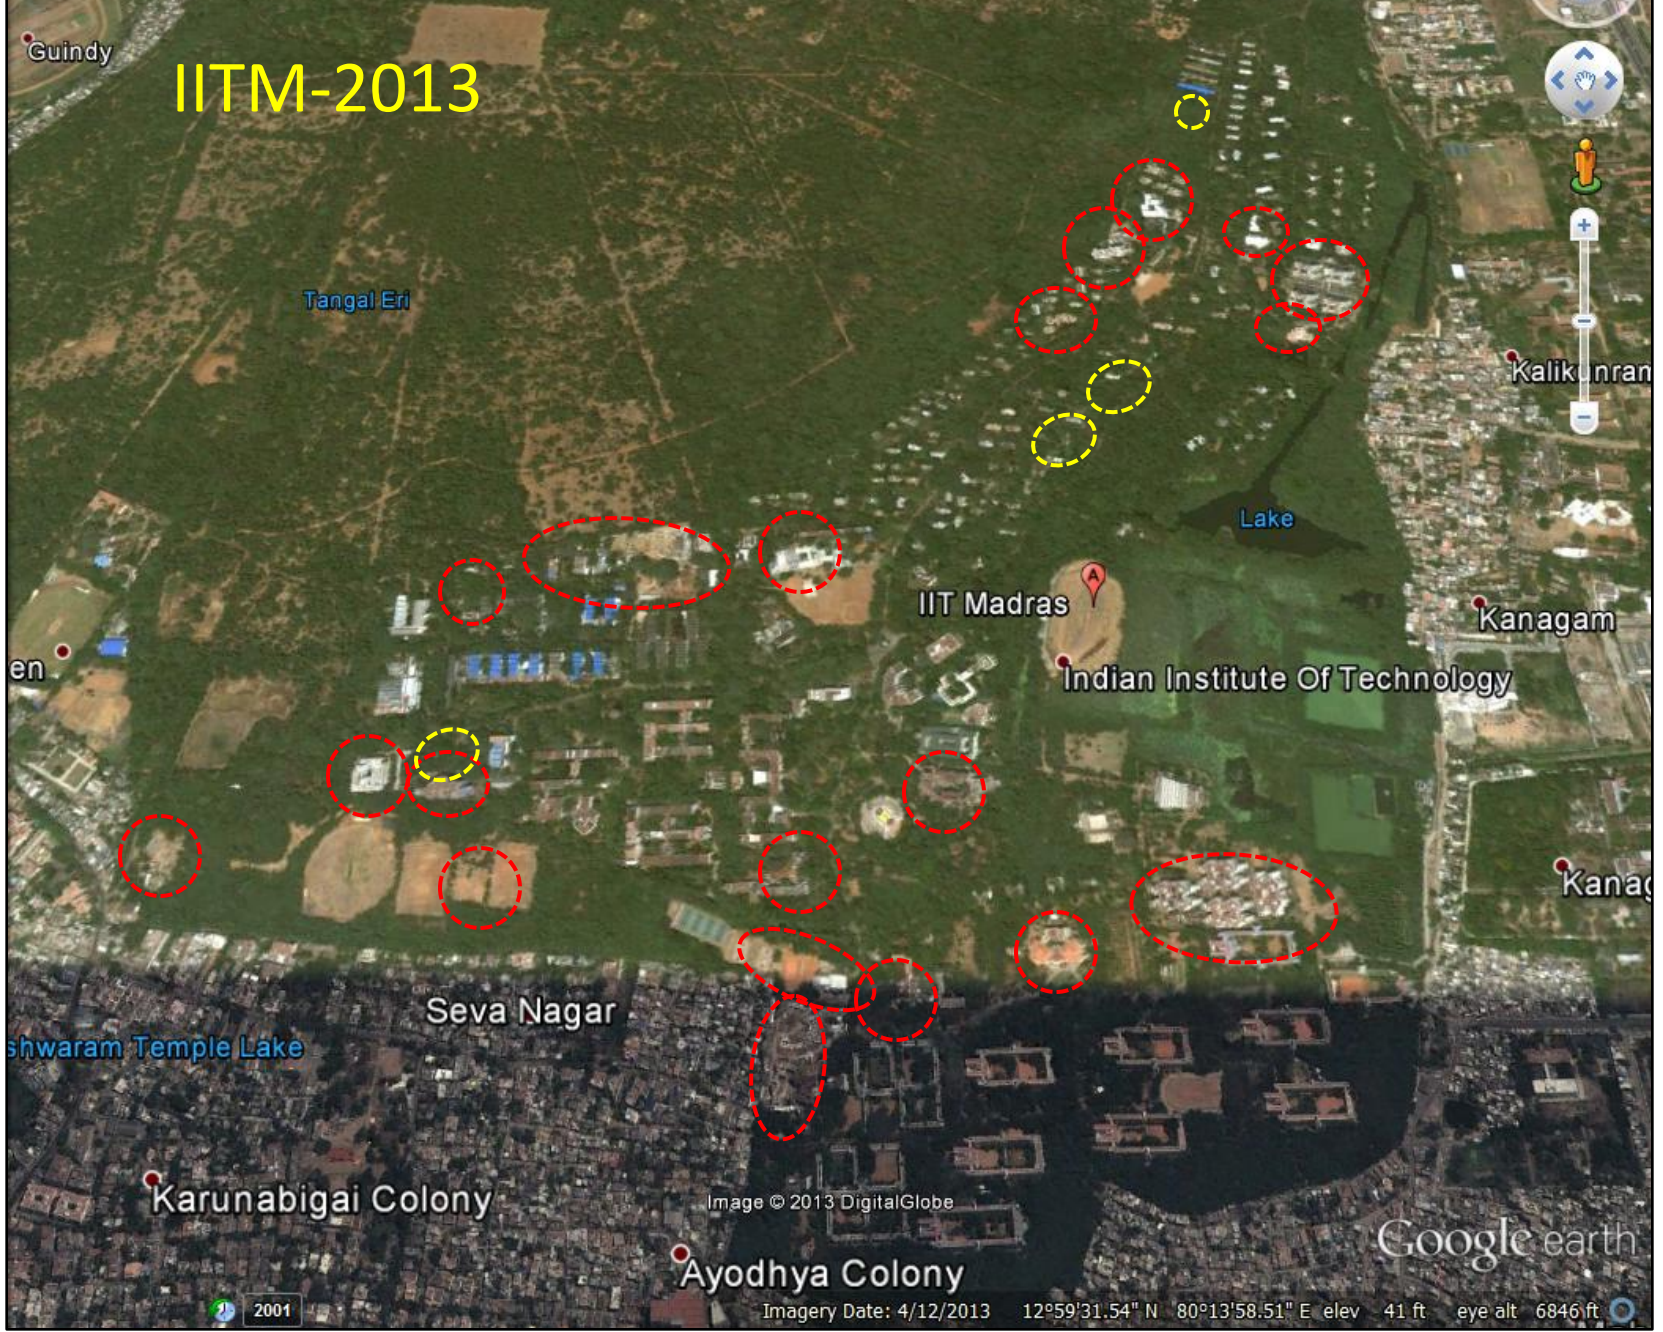

Source : Google Earth, History, accessed in Dec.2013

Source : Google Earth, History, accessed in Dec.2013

1/12/2001
2001 2013

Location 1-2001

Swimming Pool

Old Gym and surround

4 Boys Hostels

CCW Office

Image © 2013 DigitalGlobe

Google earth

2001

Imagery Date: 1/12/2001 12°59'15.74" N 80°14'17.26" E elev 35 ft eye alt 860 ft

12/7/2005

Location 1-2005

Swimming Pool

Old Gym and surround

4 Boys Hostels

CCW Office+ lawns

Image © 2013 DigitalGlobe

Google earth

2001

Imagery Date: 5/19/2005 12°59'15.28" N 80°14'17.66" E elev 36 ft eye alt 868 ft

3/23/2013
 2001 2013

SAC

Image © 2013 DigitalGlobe

Google earth

2001

Imagery Date: 5/23/2013 12°59'52.46" N 80°14'14.64" E elev 51 ft eye alt 1091 ft

8/31/2001

Location 5-2001

New Playground

New Gym